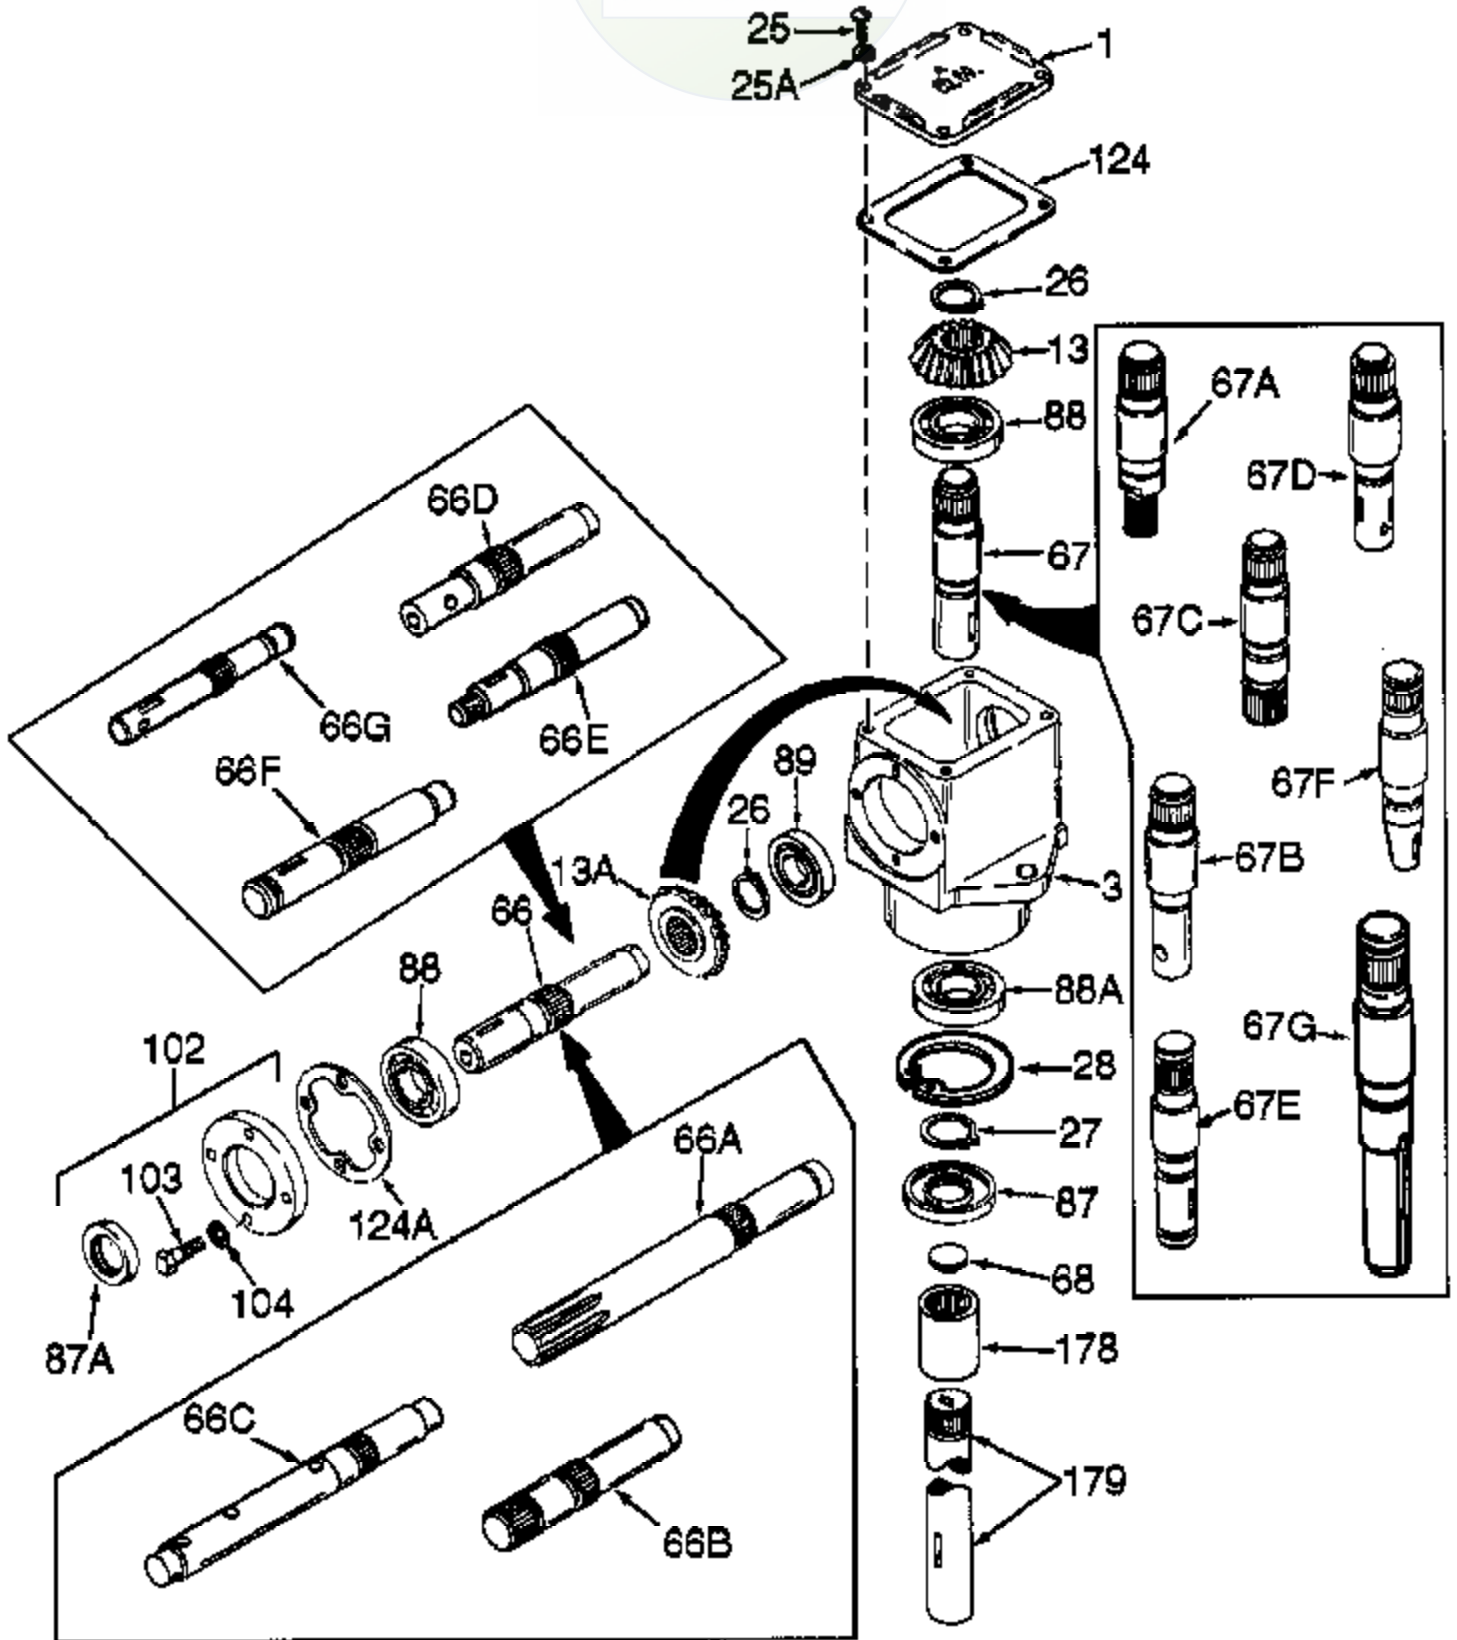

# JOIST

SICHER IST DAS:  
DAS ORIGINAL

Ref #	Part Number	Qty	Description
1	772034		Right Hand Cover
3	770026A		Right Angle Drive Housing
13	778101A		Miter Gear (17 teeth)(7/8" ID)
13A	778101A		Miter Gear (17 teeth)(7/8" ID)
25A	650979		Split Washer #10
25	792070		Screw, 10-24 x 5/8"
26	788018		Snap Ring
27	788019		Snap Ring
66B	776040A		Input Shaft (4-1/2" long)
67D	776121		Output Shaft (4-17/32" long)
87A	788031		Oil Seal
87	788029		Oil Seal
88A	780034	RAD-2405-P91	Ball Bearing 2 of 2
88	780034	Peerless	Ball Bearing
89	780024		Ball Bearing
102	786029		Retainer Cap & Seal (Incl. 87A & 103)
103	792026		Screw, 1/4-20 x 7/8"
104	792006		Split Washer, 1/4"
124	788028		Cover Gasket
124A	788030B		Cap Gasket